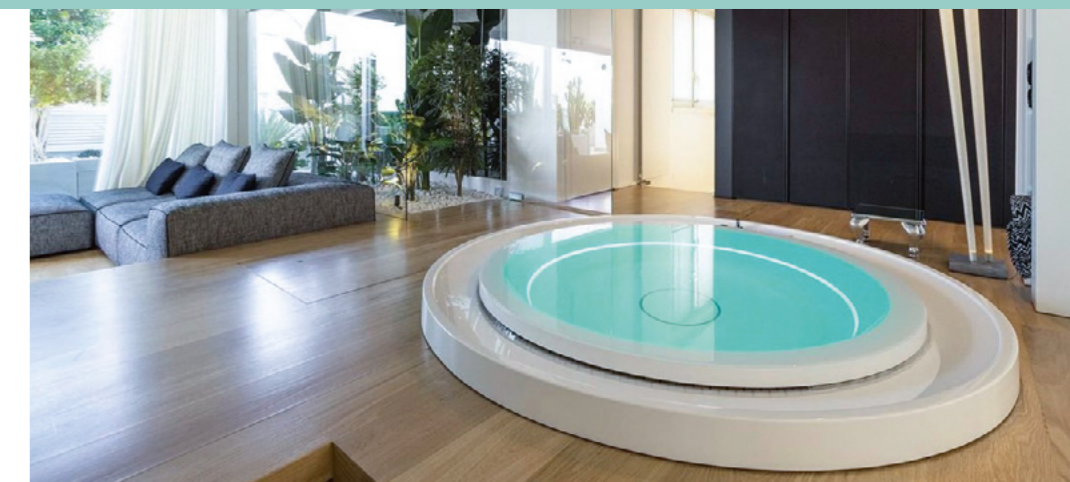

LIFESTYLE AS A CALLING
A fabulous hydromassage in a perfect mini-pool, a relaxing sauna at the end of the day, and so much more: a Treesse product lies behind each of these special moments, helping them come true. Treesse's story began more than 40 years ago and has always continued along a path of excellence. Lifestyle is not merely a word for us: it is a mission. We work all over the world, bringing the dream of a dolce vita along with us, turning it into something exclusive and contemporary.